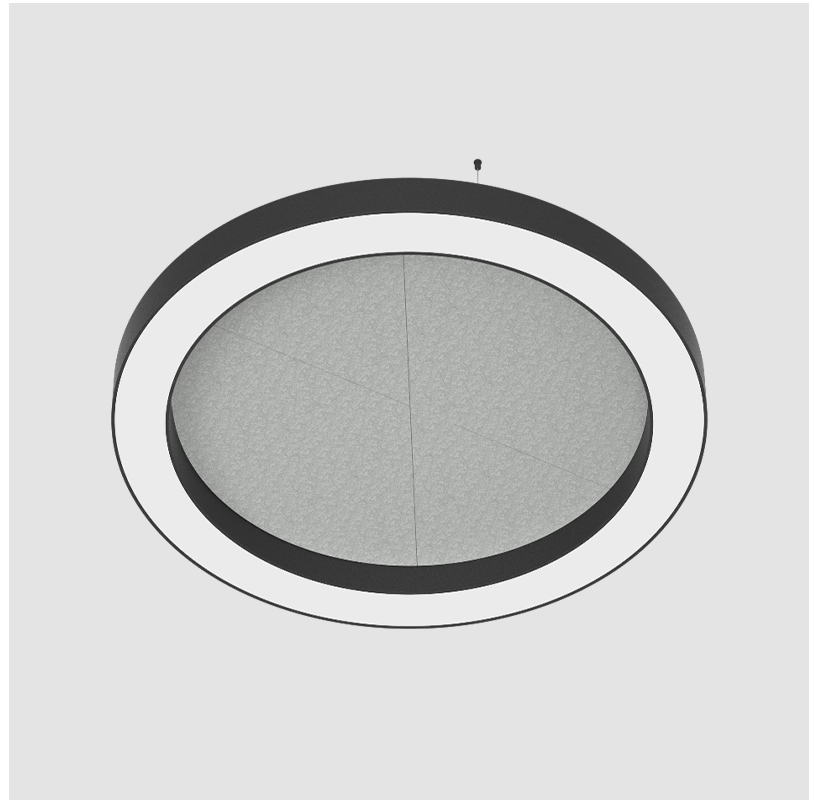

GENERAL

Series: Glorious Acoustic
Brand: Prolicht
Division: Architectural
Mounting Type: Suspension
Mounting Location: Ceiling
Subcategory: Acoustic

PHYSICAL

Shape: Round
Diameter (mm): 950
Diameter (in): 37 ³/₈
Width (mm): 120
Width (in): 4 ³/₄
Light Distribution: Direct
Diffuser: [PMMA - Opal / Micro-Prism](#)
Fixture Finish: [SSR / BKV / CWI / CRY / HAB / UFT / ITA / RUA / FTG / MYG / LOD / PUS / FRO / FUP / KIA / POP / BLS / SPG / MEY / GOH / GUM / CHC / COM / ABZ / JAG / OBR / MOS / ROR](#)
Accent Finish: [ANC / ASH / BNA / BTC / BZE / CEL / EGG / EVG / FOG / FOS / FST / FUA / IRI / IRO / KHA / LIC / LIM / MER / MSN / MUS / ONX / PEA / PLU / POL / PPY / RAY / ROY / RST / STE / SWD / TAN / TAU](#)
Fixture Material: Aluminum
Cable Details: [2 000mm / 78 3/4" or 6 000mm / 236 1/4" Transparent Cable](#)

ELECTRICAL

Lamp Type: LED (Zhaga Standard)
Input Wattage (W): 44
Total Output Wattage (W): 40
Dimming: [Tri-Mode (Non-Dimming and Phase Dimming (120Vac only) and 0-10V Dimming)](#)
Driver Included: Yes
Driver Location: Integrated
Driver Type: Constant Current - Universal
Driver Class: Class 2
Input Voltage (V): 120 - 277

LED

Color Temperature (°K): [2700 / 3000 / 3500 / 4000](#)
Max. Delivered Lumen (lm): [4947 / 5153 / 6051 / 5239](#)
Nominal Lumen (lm): [5475 / 5946 / 6982 / 6045](#)
CRI: >90 CRI
Lamp Life (hrs): 50000

OPTICAL

RATINGS AND CERTIFICATIONS

Certified By: CSA Certified to UL and CSA Standards
IP rating: IP20